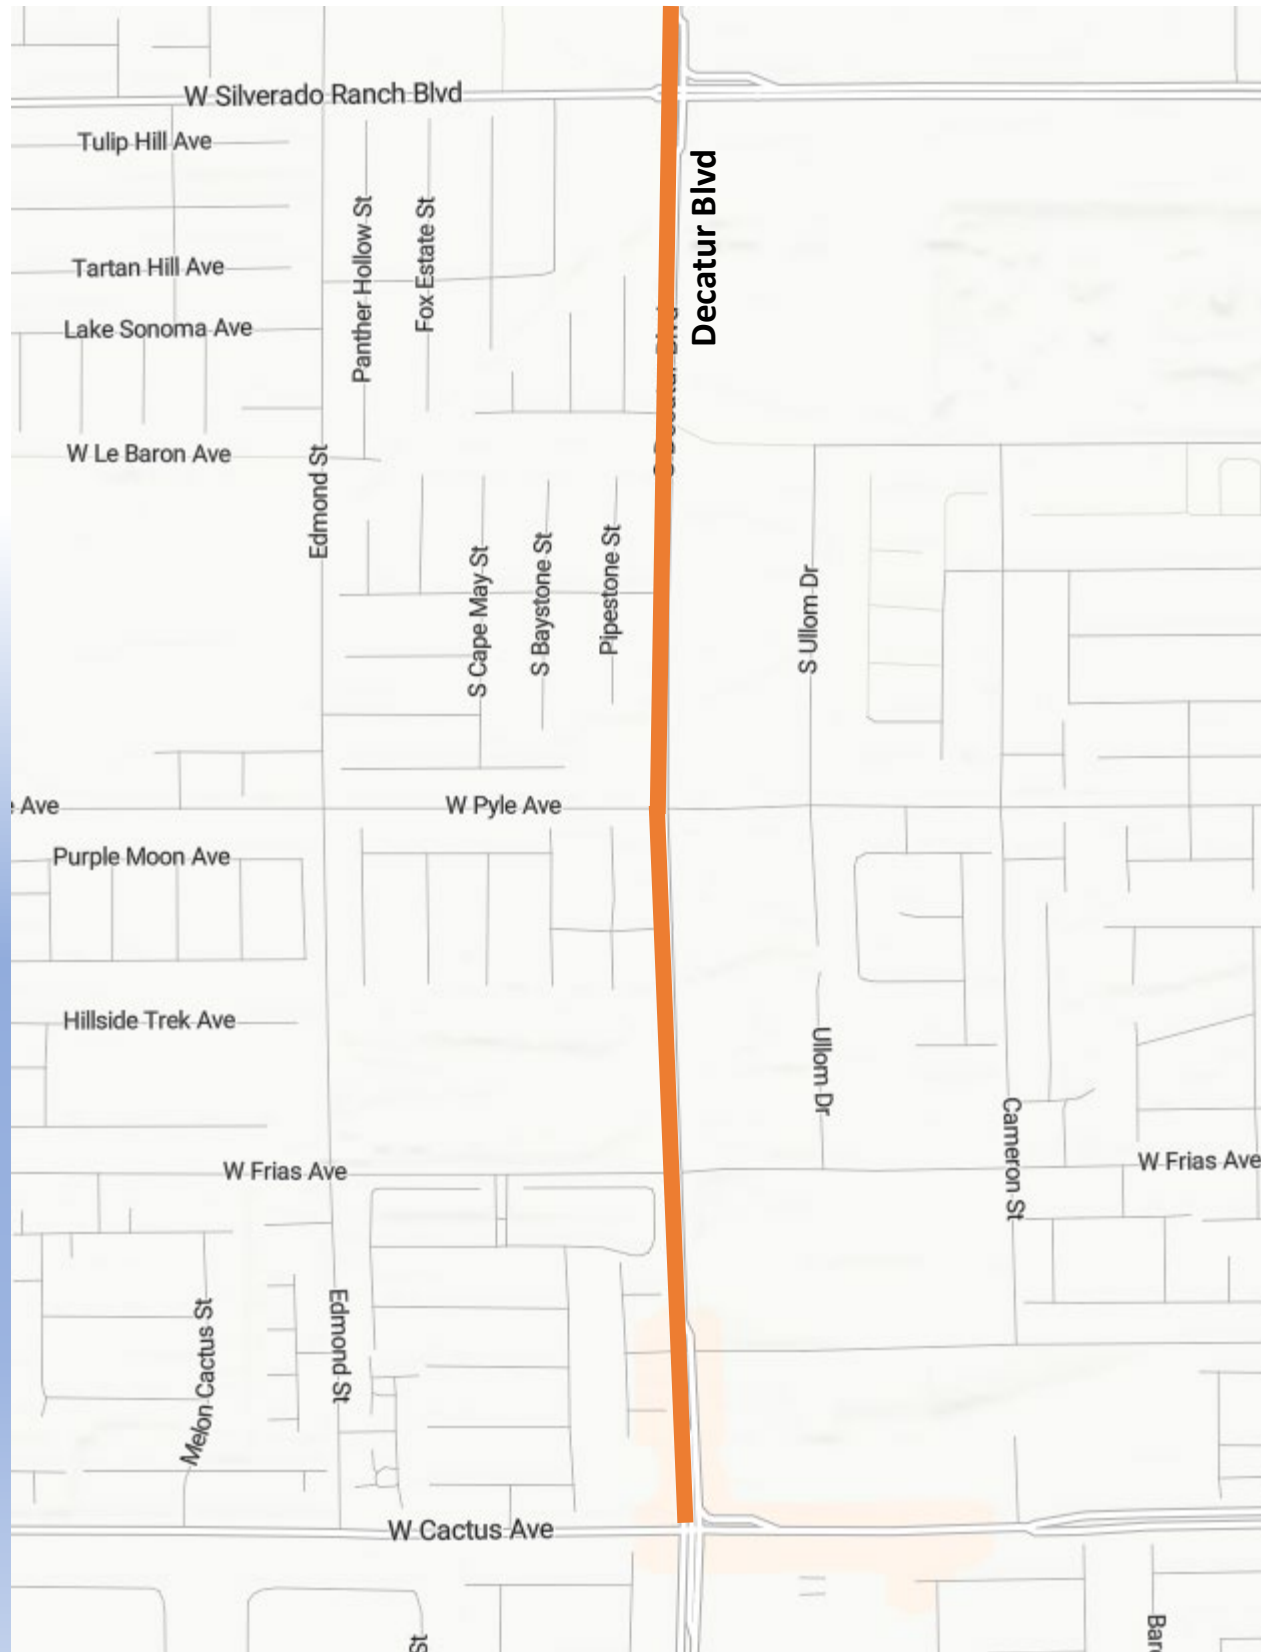

together**for**better

Traffic Restrictions December 22-28

Decatur Blvd from Cactus Ave to Silverado Ranch
Working Hours 7:00am - 3:30pm
Lane Restrictions 24 Hours

- 1 Lane Open Northbound and Southbound Decatur between Cactus and Silverado Ranch.
- Dedicated Left Turn Lanes at Silverado Ranch.